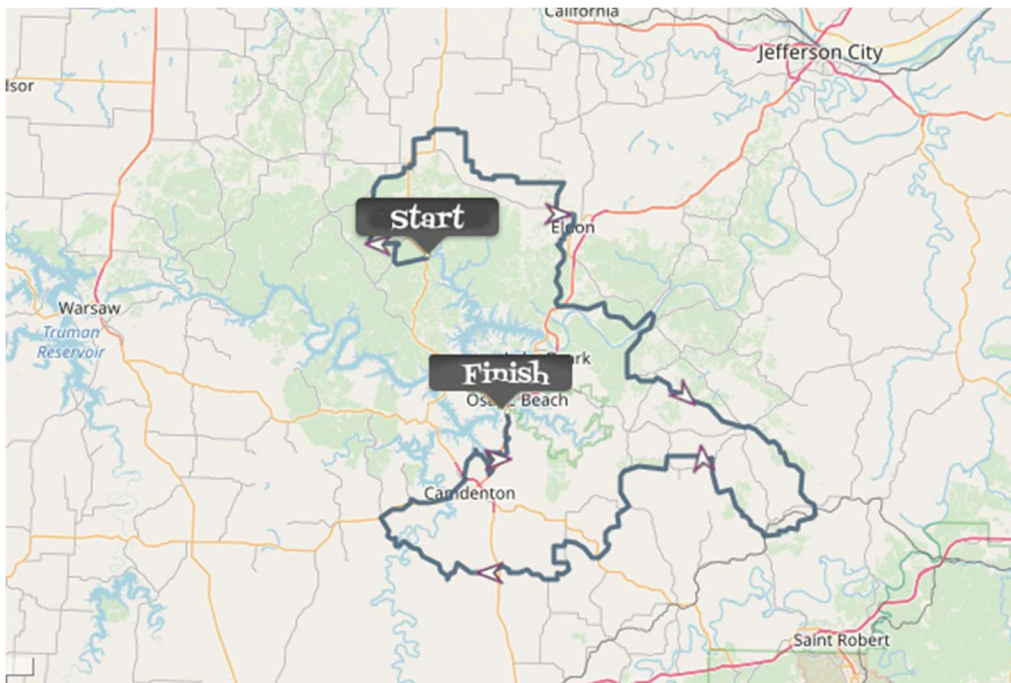

Lake Area Magical Adventure (LLAMA)

Saturday & Sunday, October 22-23, 2022

200-mile running relay.

Teams of 4-12 each

Race starts in Gravois Mills and ends in Osage Beach.

All profits benefit the Magic Dragon Trails Project and Wonderland Camp.